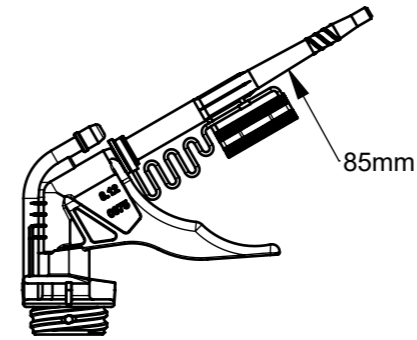

**Straw dispenser**

**Straw dispenser 6mm**

**Glue dispenser**

**Spray nozzle**

		Straw dispenser	Straw dispenser 6mm	Glue dispenser	Spray nozzle
	GFS system	x	x	x	x
	FS system				x
Item no.	schwarz	10004576			
	blau	10004265		10004072	
	rot	10003875		10004632	
	natural			10004638	1000561