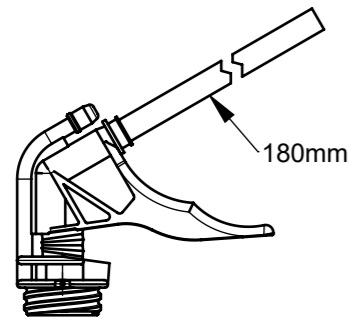

**Straw dispenser**

**Straw dispenser 6mm**

**Glue dispenser**

**Spray nozzle**

		Straw dispenser	Straw dispenser 6mm	Glue dispenser	Spray nozzle
	GFS system	x	x	x	x
	FS system				x
Item no.	schwarz	10004576			
	blau	10004265		10004072	
	rot	10003875		10004632	
	natural			10004638	1000561