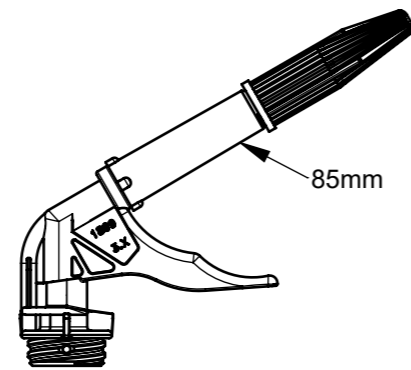

**Straw dispenser**

**Straw dispenser 6mm**

**Glue dispenser**

**Spray nozzle**

		Straw dispenser	Straw dispenser 6mm	Glue dispenser	Spray nozzle
	GFS system	x	x	x	x
	FS system				x
Item no.	schwarz	10004576			
	blau	10004265		10004072	
	rot	10003875		10004632	
	natural			10004638	1000561