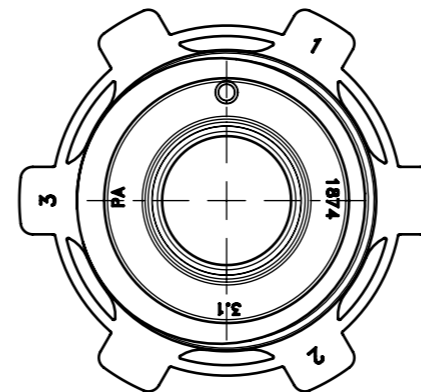

GSP

PG2

**Collar w/
lip seal**

**Collar w/
clamping ring**

clamping ring

	GSP	PG2	Collar w/ lip seal	Collar w/ clamping ring	clamping ring
Item no.	10004360	10004259	10004080	1000568	1000572
GFS system	X	X			
FS system			X	X	