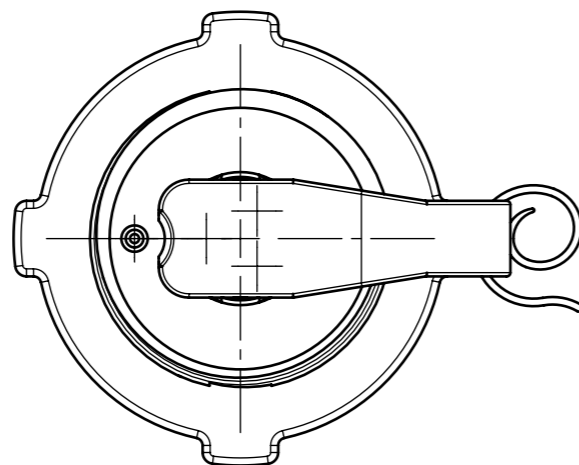

GSP

PG2

**Collar w/
lip seal**

**Collar w/
clamping ring**

clamping ring

	GSP	PG2	Collar w/ lip seal	Collar w/ clamping ring	clamping ring
Item no.	10004360	10004259	10004080	1000568	1000572
GFS system	X	X			
FS system			X	X	