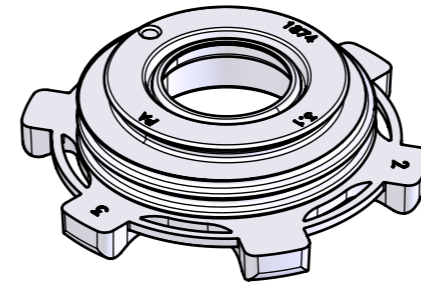

GSP

PG2

**Collar w/
lip seal**

**Collar w/
clamping ring**

clamping ring

	GSP	PG2	Collar w/ lip seal	Collar w/ clamping ring	clamping ring
Item no.	10004360	10004259	10004080	1000568	1000572
GFS system	X	X			
FS system			X	X	