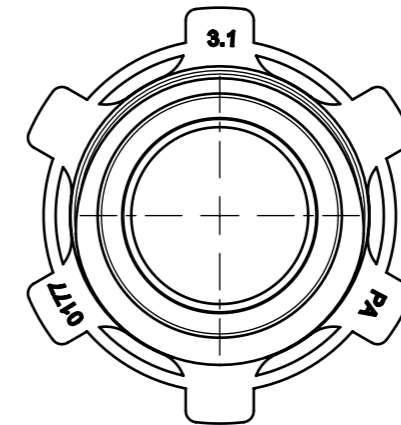

GSP

PG2

**Collar w/
lip seal**

**Collar w/
clamping ring**

clamping ring

	GSP	PG2	Collar w/ lip seal	Collar w/ clamping ring	clamping ring
Item no.	10004360	10004259	10004080	1000568	1000572
GFS system	X	X			
FS system			X	X	