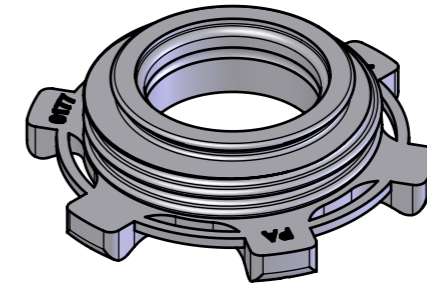

GSP

PG2

**Collar w/
lip seal**

**Collar w/
clamping ring**

clamping ring

	GSP	PG2	Collar w/ lip seal	Collar w/ clamping ring	clamping ring
Item no.	10004360	10004259	10004080	1000568	1000572
GFS system	X	X			
FS system			X	X	