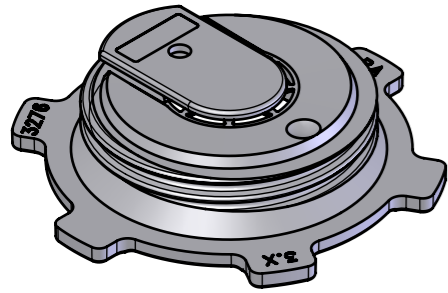

GSP

PG2

**Collar w/
lip seal**

**Collar w/
clamping ring**

clamping ring

	GSP	PG2	Collar w/ lip seal	Collar w/ clamping ring	clamping ring
Item no.	10004360	10004259	10004080	1000568	1000572
GFS system	X	X			
FS system			X	X	